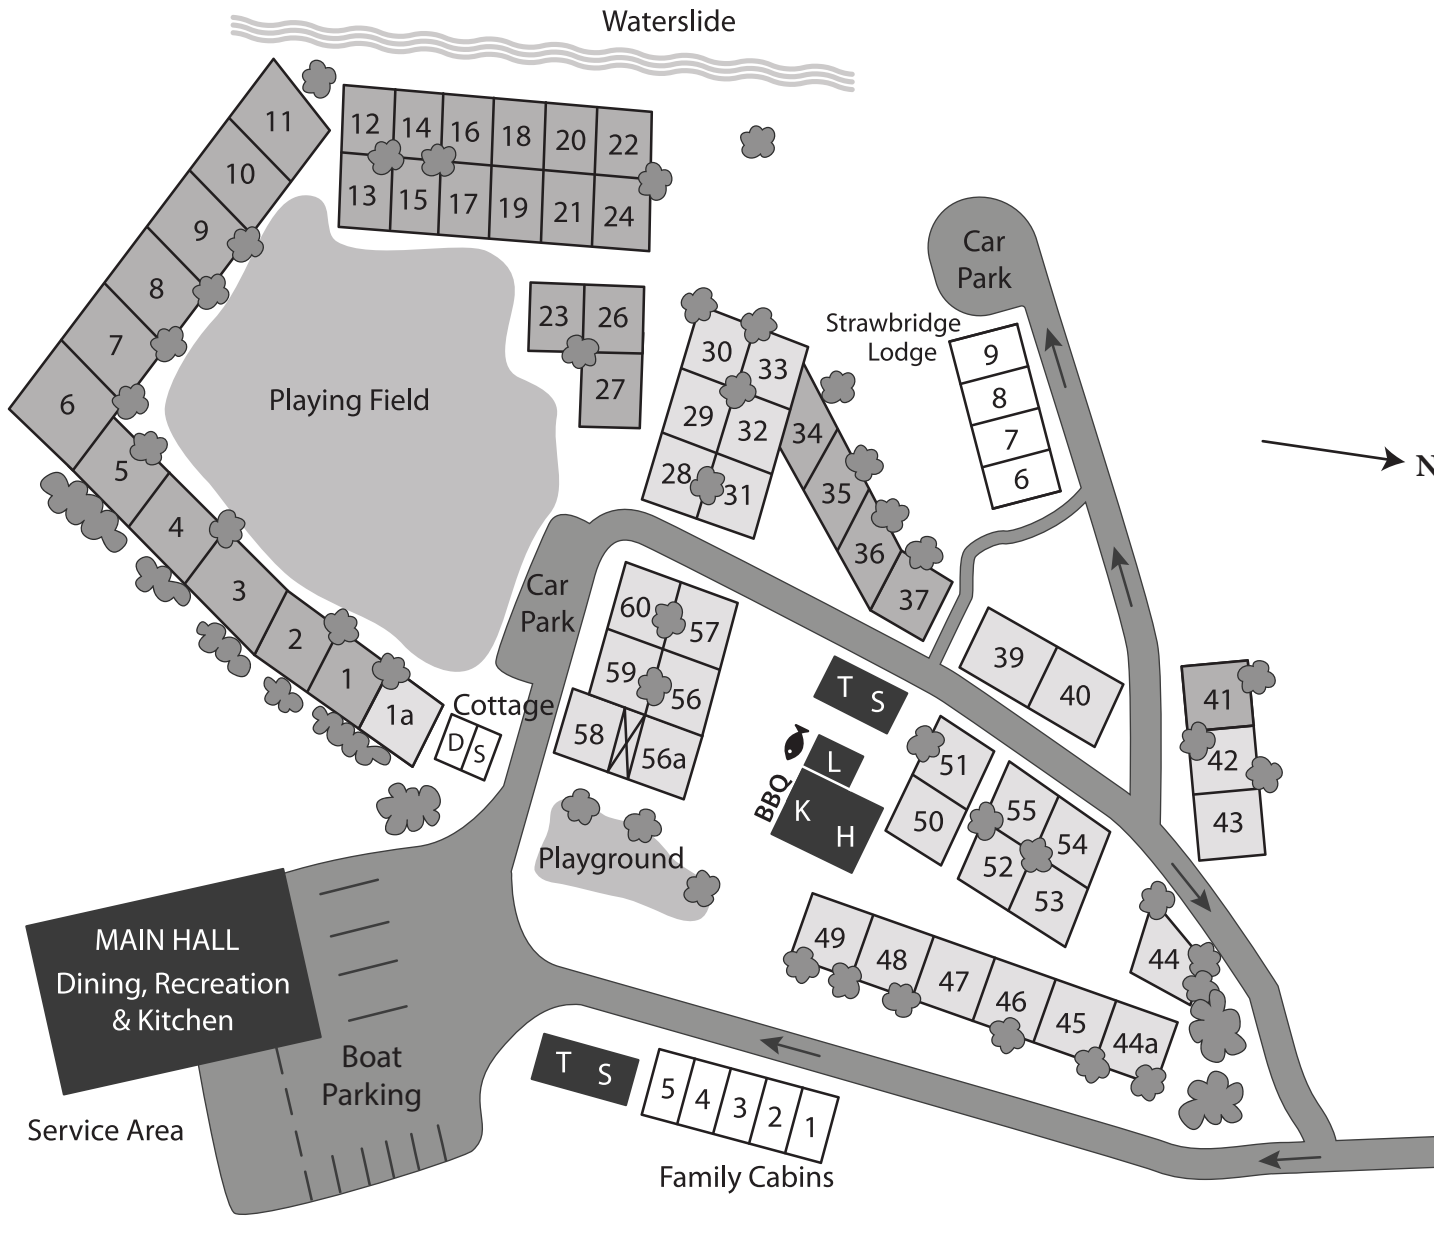

CAMP 1

Bethany Park

K A I T E R I T E R I

A Block Campsites

1 - 27 Non-powered

B Block Campsites

1a, 28-33, 39, 40, 42-60 Powered

34-37, 41 Non-powered

***All campsites minimum 8 x 8 metres.**

Family Cabins - Bunkrooms

1. Sleeps 8 - 2 rooms
2. Sleeps 8 - 2 rooms
3. Sleeps 7 (dbl bunk) - 1 room
4. Sleeps 8 (dbl bunk) - 2 rooms
5. Sleeps 8 - 2 rooms

Strawbridge Lodge - Bunkrooms

Current as at October 2016.

Bethany Park

KAITERITERI

CAMP 2

Bus Park *all bus sites min. 9x14 mts

2 - 17 Powered

C Block Campsites **D Block Campsites**

1 - 22 Powered

11. Sleeps 4 (2 x sgl bunks) Summer only

12. Sleeps 4 (2 x sgl bunks) Summer only

Park House

Sleeps 4 (1 x dbl, 2 x sgl beds)

Top House

Sleeps 6 (1x dbl, 1x sgl bunks, 1x twin beds)

Current as at October 2016.