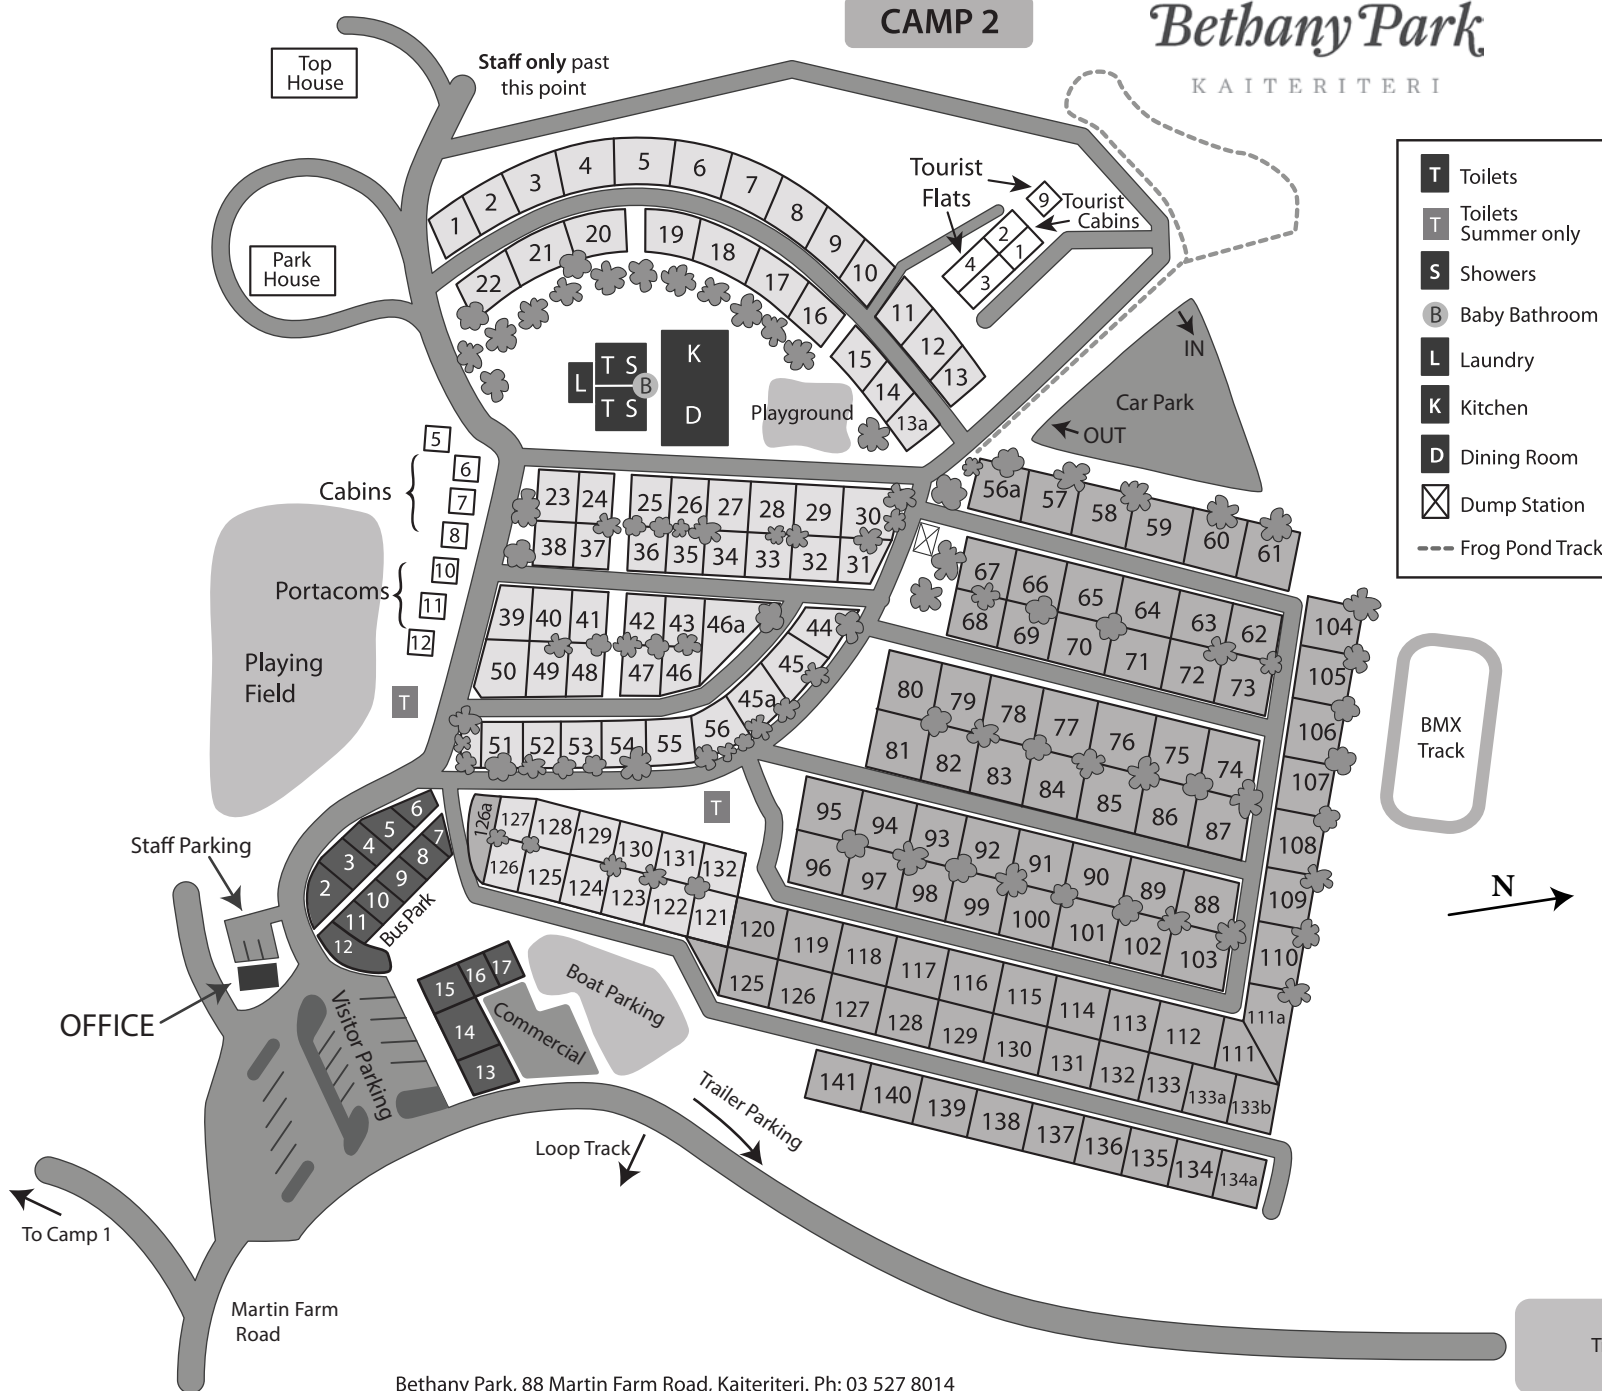

Bethany Park

KAITERITERI

CAMP 2

Bus Park *all bus sites min. 9x14 mts

2 - 17 Powered

C Block Campsites **D Block Campsites**

1 - 22 Powered

23 - 56 Powered

E Block Campsites

56a - 120 Non-powered

F Block Campsites

68 - 103 Non-powered

G Block Campsites

125 - 141 Non-powered

H Block Campsites

121-132 Powered **126a** Non-powered

* **All camp sites minimum 8x8 metres**

Tourist Cabins

1. Sleeps 4 (2 x sgl bunks)

2. Sleeps 4 (2 x sgl bunks)

Tourist Flats

3. Sleeps 4 (1 x dbl, 2 x sgl bunks)

4. Sleeps 4 (1 x dbl, 2 x sgl bunks)

9. Sleeps 2 (1 x dbl)

Cabins

5. Sleeps 3 (1 x dbl, 1 x sgl bed)

6. Sleeps 3 (1 x dbl, 1 x sgl bed)

7. Sleeps 2 (twin beds)

8. Sleeps 2 (twin beds)

Portacoms

10. Sleeps 4 (2 x sgl bunks)

11. Sleeps 4 (2 x sgl bunks) Summer only

12. Sleeps 4 (2 x sgl bunks) Summer only

Park House

Sleeps 4 (1 x dbl, 2 x sgl beds)

Top House

Sleeps 6 (1x dbl, 1x sgl bunks, 1x twin beds)

Current as at October 2016.